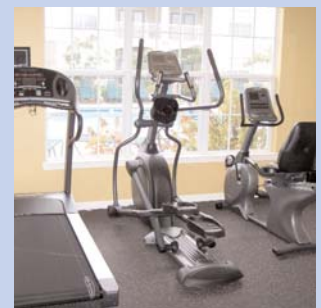

"In need of having two fitness centers completely refurbished, I gathered several bids, Vision Fitness offered by far the best price for quality of product, and the best warranty. From day one, the Vision Fitness representative was prompt, professional, and very intuitive to our needs. Vision Fitness has gone beyond our expectations and continues to do so, long after the installation!"

Tena, Manager

Products Installed:

3 T9800HRT Treadmills

2 R2750HRT Semi-Recumbent Bikes

2 ST710 Multi-station gyms

3 X6700HRT Elliptical Trainers

1 E3700HRT Upright Bike